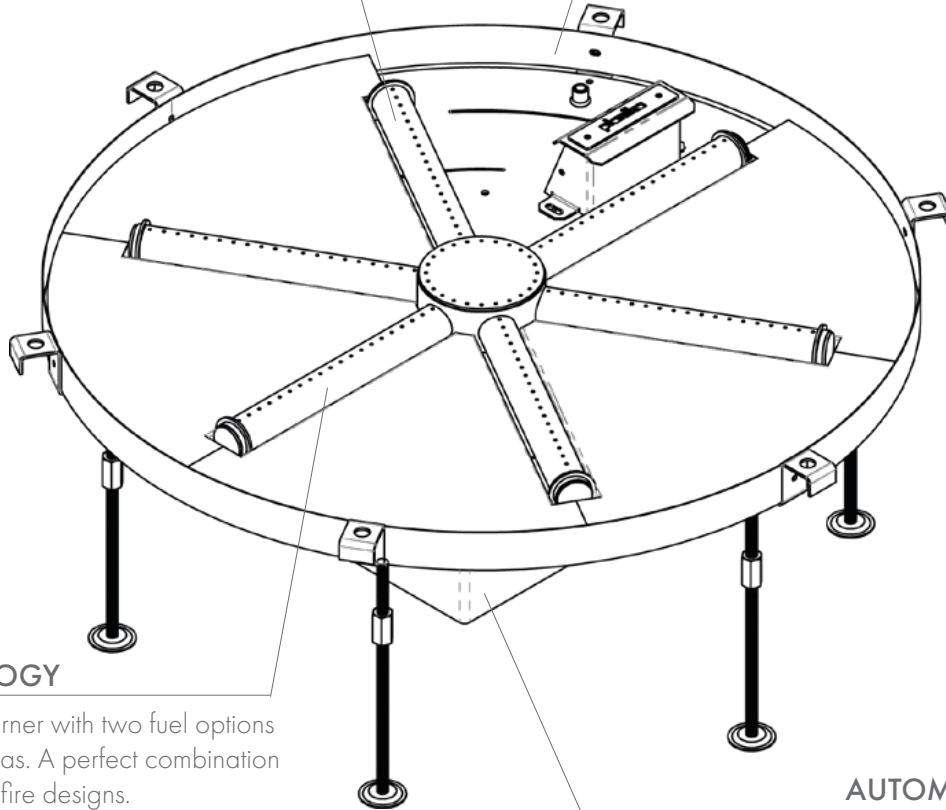

GALIO STAR INSERT AUTOMATIC AUTOMATIC OUTDOOR GAS BURNER

Gas Technology

STAR-SHAPED BURNER

This Galio has a unique star-shaped burner that creates an eye-catching multidimensional flame.

BEST BUILD QUALITY

The product is built to the highest quality standards. Made of stainless steel and best materials, it is extremely durable and resistant to the most harsh conditions.

GAS TECHNOLOGY

A gas fireplace burner with two fuel options - LPG or Natural Gas. A perfect combination for custom outdoor fire designs.

AUTOMATIC CONTROL

The device is controlled by an electronic system. To start the device or adjust the height of the flame you can use the Wall Switch control panel, remote or mobile application via the WiFi module. Galio is also compatible with Smart Home Systems.

OPTIONAL REMOTE CONTROL

Control the fire with the included remote, app on your smartphone or home automation system.