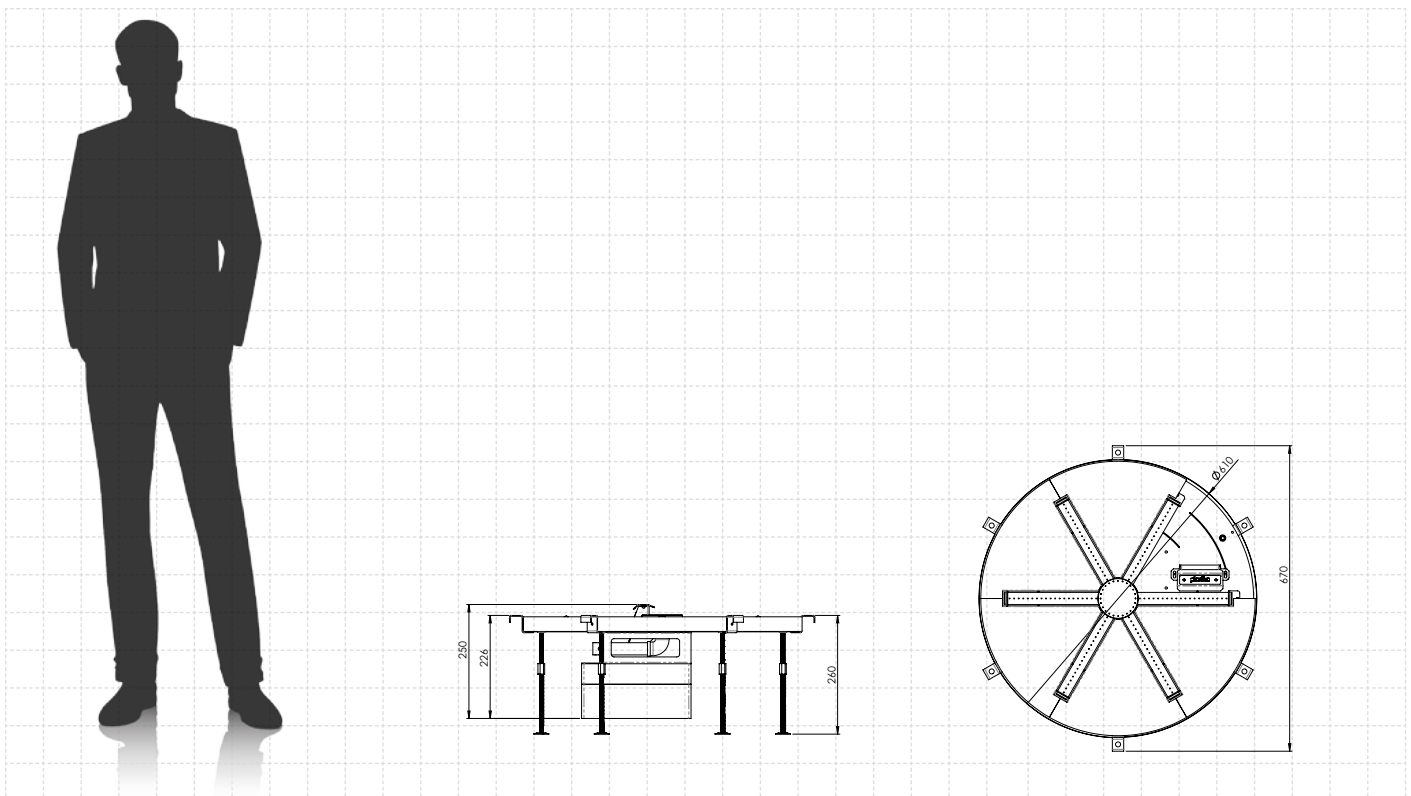

Galio Star Insert Automatic

(Gas Technology)

Fuel type	Natural Gas / LPG
Heat output	(NG) max. 16.4 kW (LPG) max. 17.3 kW
Gas consumption	(NG) max. 1.47 m³/h (LPG) max. 1.35 kg/h
Gas pressure	(NG) 20 mbar (LPG) 37 mbar
Total gas hose length	4 meters (measured from valve to pressure regulator)
Weight	17.0 kg
Power supply	remote: 2x 1.5V AAA batteries receiver: 4x 1.5V AA Wi-Fi: 6V DC
Flue	not required
Flame height regulation	yes
Materials	steel
Decorative accessories	black diamond stones
Application	for outdoor use only

CONTROL OPTIONS

optional

optional

compatible

'MyFire' APP

Control the fire with your smartphone!

custom size and shape
available on request