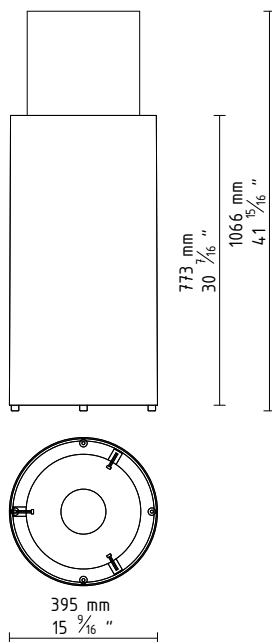

TECHNICAL DATA

	Totem
Capacity	3 L / [US] 0,79 gal / [UK] 0,66 gal
Burning time	~ 6,5 h
Heat output	2,5 kW / 8547 BTU
Net weight	25 kg / 55 lbs
Finish	BASE: black polystone, glass tube, BURNER: stainless steel

DIMENSIONS

ETHANOL OUTDOOR